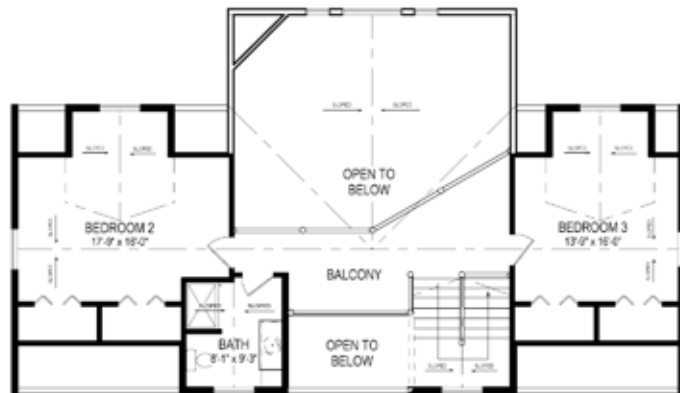

1,434 Sq. Ft.

Pleasant Prairie

stevens
POINT LOG
homes

Square Footage

1st Floor	1,206 Sq. Ft.
2nd Floor	585 Sq. Ft.
Total Sq. Ft.	1,791 Sq. Ft.

Meadowbrook

Square Footage

1st Floor 1,491 Sq. Ft.
 2nd Floor 787 Sq. Ft.
 Total Sq. Ft. 2,278 Sq. Ft.

Stoney Creek

Square Footage

1st Floor 1,728 Sq. Ft.
 2nd Floor 676 Sq. Ft.
 Total Sq. Ft. 2,404 Sq. Ft.

Chestnut Bay

stevens
POINT LOG
homes

Square Footage

1st Floor 1,776 Sq. Ft.

2nd Floor 791 Sq. Ft.

Total Sq. Ft. 2,567 Sq. Ft.

PHONE: 715-544-4024

FAX: 715-544-0512

Autumn Blaze

Square Footage

1st Floor	1,626 Sq. Ft.
2nd Floor	956 Sq. Ft.
Total Sq. Ft.	2,582 Sq. Ft.

Rustic Pines

Square Footage