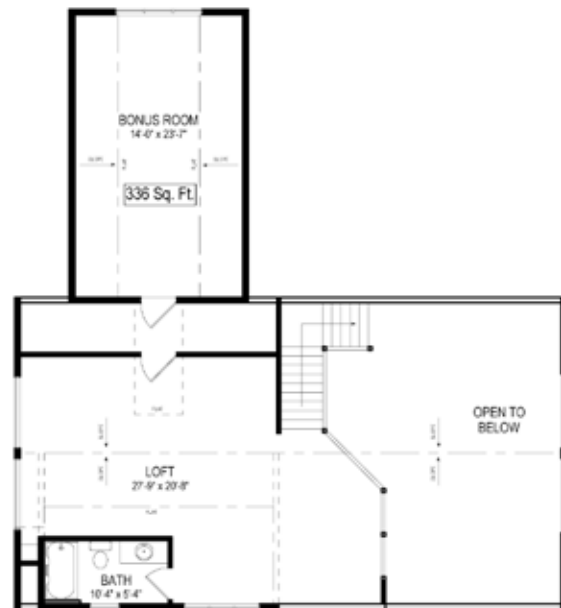

stevens
POINT LOG
homes

Stevens Point Log Homes
FLOOR PLANS

Toll Free: 1-877-646-8564
Phone: 715-544-4024
Fax: 715-544-0512

1203 Stans Drive
Stevens Point, WI 54481

Northern Lights

Square Footage

Total Sq. Ft.

1,434 Sq. Ft.

Pleasant Prairie

stevens
POINT LOG
homes

Square Footage

1st Floor	1,206 Sq. Ft.
2nd Floor	585 Sq. Ft.
Total Sq. Ft.	1,791 Sq. Ft.

Meadowbrook

Square Footage

1st Floor 1,491 Sq. Ft.
 2nd Floor 787 Sq. Ft.
 Total Sq. Ft. 2,278 Sq. Ft.

Stoney Creek

Square Footage

1st Floor 1,728 Sq. Ft.
 2nd Floor 676 Sq. Ft.
 Total Sq. Ft. 2,404 Sq. Ft.

Chestnut Bay

stevens
POINT LOG
homes

Square Footage

1st Floor 1,776 Sq. Ft.

2nd Floor 791 Sq. Ft.

1st Floor	1,854 Sq. Ft.
2nd Floor	990 Sq. Ft.
Total Sq. Ft.	2,844 Sq. Ft.

PHONE: 715-544-4024

FAX: 715-544-0512