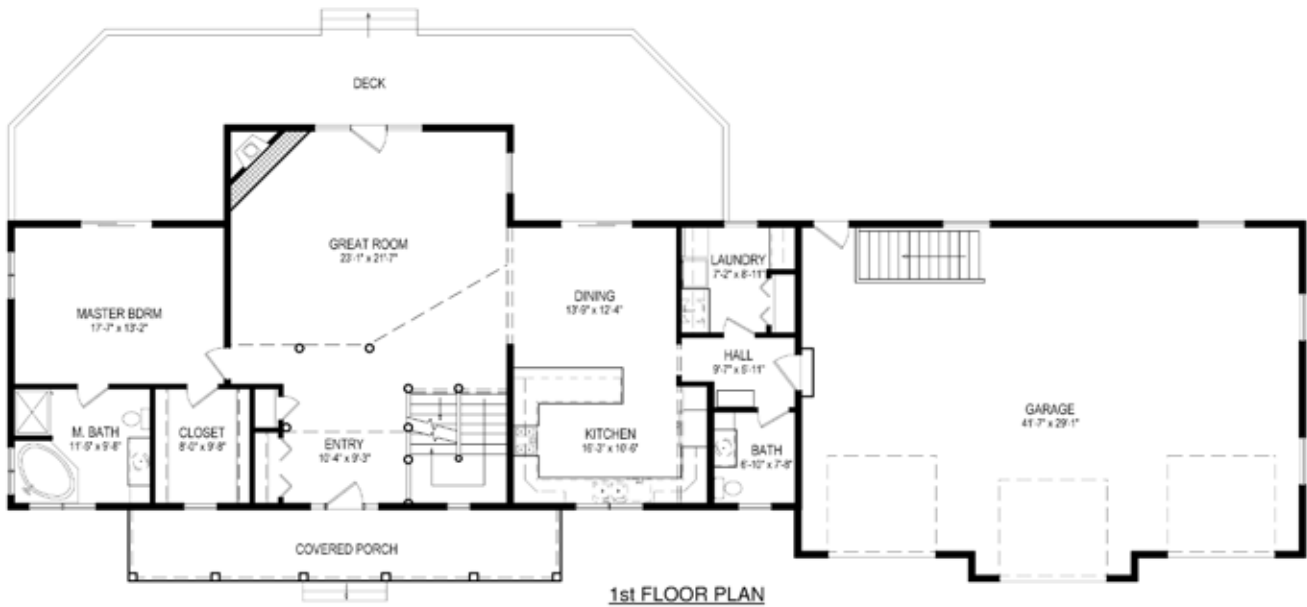

1,434 Sq. Ft.

Pleasant Prairie

stevens
POINT LOG
homes

Square Footage

1st Floor	1,206 Sq. Ft.
2nd Floor	585 Sq. Ft.
Total Sq. Ft.	1,791 Sq. Ft.

Meadowbrook

Square Footage

1st Floor 1,491 Sq. Ft.
 2nd Floor 787 Sq. Ft.
 Total Sq. Ft. 2,278 Sq. Ft.

Stoney Creek

Square Footage

1st Floor 1,728 Sq. Ft.
 2nd Floor 676 Sq. Ft.
 Total Sq. Ft. 2,404 Sq. Ft.

Chestnut Bay

stevens
POINT LOG
homes

Square Footage

1st Floor 1,776 Sq. Ft.

2nd Floor 791 Sq. Ft.

Total Sq. Ft. 2,567 Sq. Ft.

PHONE: 715-544-4024

FAX: 715-544-0512

Autumn Blaze

Square Footage

1st Floor	1,626 Sq. Ft.
2nd Floor	956 Sq. Ft.
Total Sq. Ft.	2,582 Sq. Ft.

Rustic Pines

Square Footage