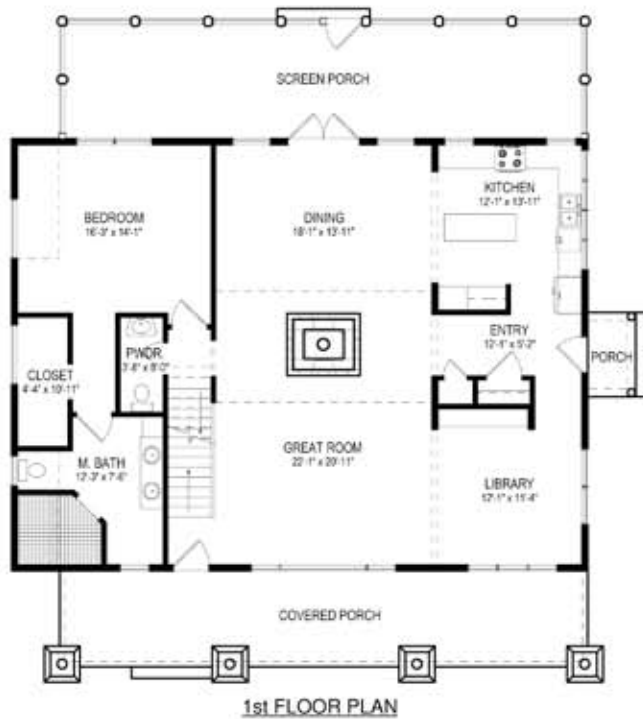

1,434 Sq. Ft.

Pleasant Prairie

stevens
POINT LOG
homes

Square Footage

1st Floor	1,206 Sq. Ft.
2nd Floor	585 Sq. Ft.
Total Sq. Ft.	1,791 Sq. Ft.

Meadowbrook

Square Footage

1st Floor 1,491 Sq. Ft.
 2nd Floor 787 Sq. Ft.
 Total Sq. Ft. 2,278 Sq. Ft.

Stoney Creek

Square Footage

1st Floor 1,728 Sq. Ft.
 2nd Floor 676 Sq. Ft.
 Total Sq. Ft. 2,404 Sq. Ft.

Chestnut Bay

stevens
POINT LOG
homes

Square Footage

1st Floor 1,776 Sq. Ft.

2nd Floor 791 Sq. Ft.

Total Sq. Ft. 2,567 Sq. Ft.

PHONE: 715-544-4024

FAX: 715-544-0512

Autumn Blaze

Square Footage

1st Floor	1,626 Sq. Ft.
2nd Floor	956 Sq. Ft.
Total Sq. Ft.	2,582 Sq. Ft.

Rustic Pines

Square Footage

1st Floor	1,854 Sq. Ft.
2nd Floor	990 Sq. Ft.
Total Sq. Ft.	2,844 Sq. Ft.

PHONE: 715-544-4024

FAX: 715-544-0512