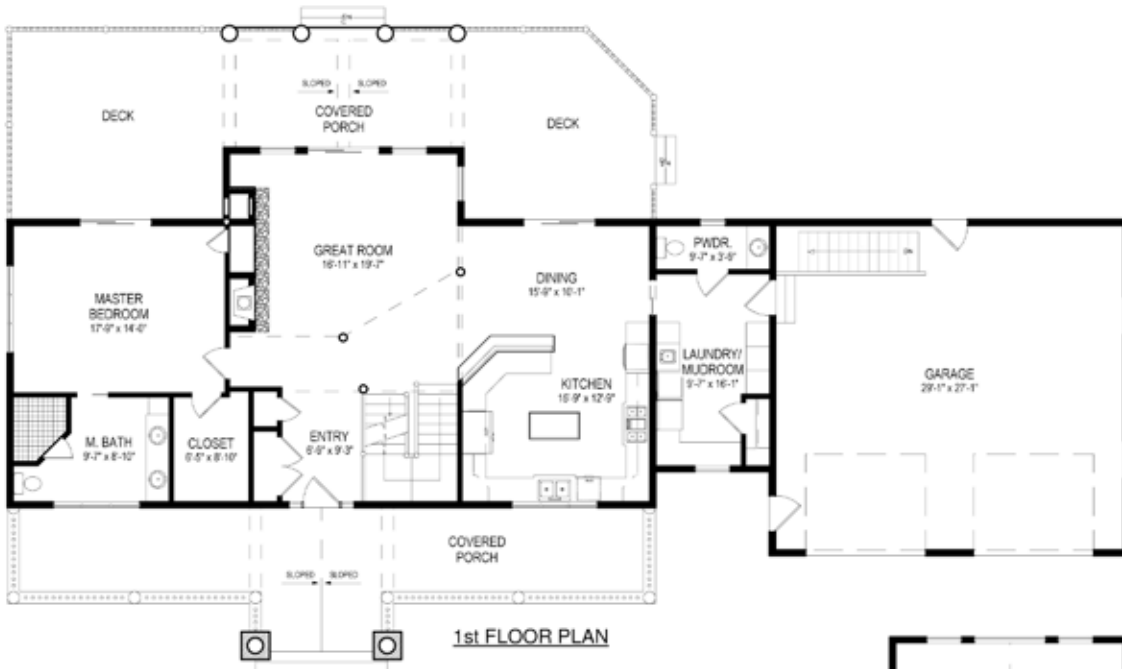

1,434 Sq. Ft.

Pleasant Prairie

stevens
POINT LOG
homes

Square Footage

1st Floor	1,206 Sq. Ft.
2nd Floor	585 Sq. Ft.
Total Sq. Ft.	1,791 Sq. Ft.

Meadowbrook

Square Footage

1st Floor 1,491 Sq. Ft.
 2nd Floor 787 Sq. Ft.
 Total Sq. Ft. 2,278 Sq. Ft.

Stoney Creek

Square Footage

1st Floor 1,728 Sq. Ft.
 2nd Floor 676 Sq. Ft.
 Total Sq. Ft. 2,404 Sq. Ft.

Chestnut Bay

stevens
POINT LOG
homes

Square Footage

1st Floor 1,776 Sq. Ft.

2nd Floor 791 Sq. Ft.

Total Sq. Ft. 2,567 Sq. Ft.

PHONE: 715-544-4024

FAX: 715-544-0512

Autumn Blaze

Square Footage

1st Floor	1,626 Sq. Ft.
2nd Floor	956 Sq. Ft.
Total Sq. Ft.	2,582 Sq. Ft.

Rustic Pines

Square Footage