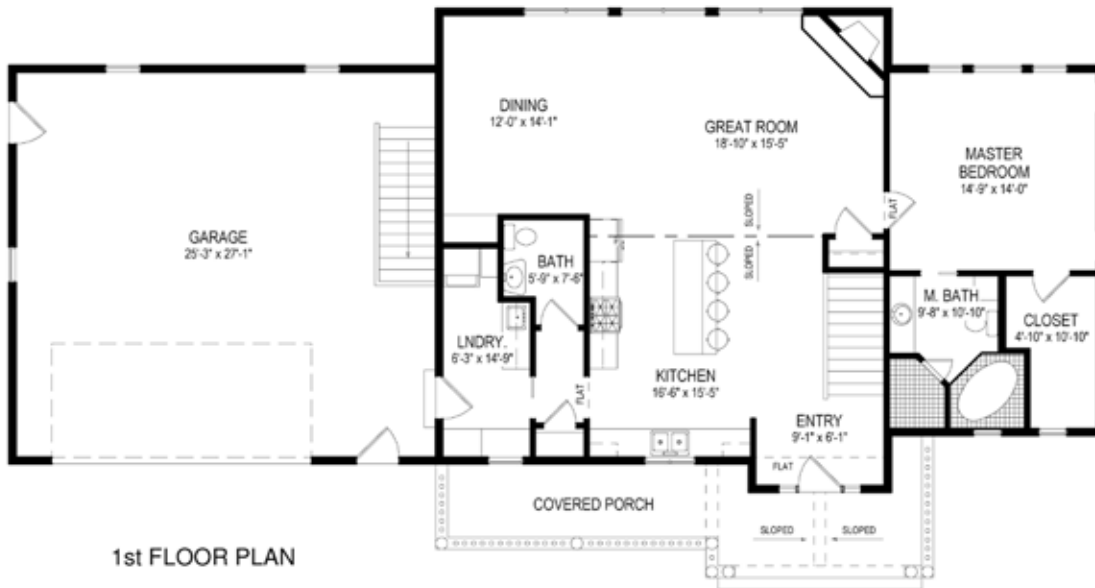

stevens
POINT LOG
homes

Stevens Point Log Homes
FLOOR PLANS

Toll Free: 1-877-646-8564
Phone: 715-544-4024
Fax: 715-544-0512

1203 Stans Drive
Stevens Point, WI 54481

Northern Lights

Square Footage

Total Sq. Ft.

1,434 Sq. Ft.

Pleasant Prairie

stevens
POINT LOG
homes

Square Footage

1st Floor	1,206 Sq. Ft.
2nd Floor	585 Sq. Ft.
Total Sq. Ft.	1,791 Sq. Ft.

Meadowbrook

Square Footage

1st Floor 1,491 Sq. Ft.
 2nd Floor 787 Sq. Ft.
 Total Sq. Ft. 2,278 Sq. Ft.

Stoney Creek

Square Footage

1st Floor 1,728 Sq. Ft.
 2nd Floor 676 Sq. Ft.
 Total Sq. Ft. 2,404 Sq. Ft.

Chestnut Bay

stevens
POINT LOG
homes

Square Footage

1st Floor 1,776 Sq. Ft.

2nd Floor 791 Sq. Ft.

1st Floor	1,854 Sq. Ft.
2nd Floor	990 Sq. Ft.
Total Sq. Ft.	2,844 Sq. Ft.

PHONE: 715-544-4024

FAX: 715-544-0512