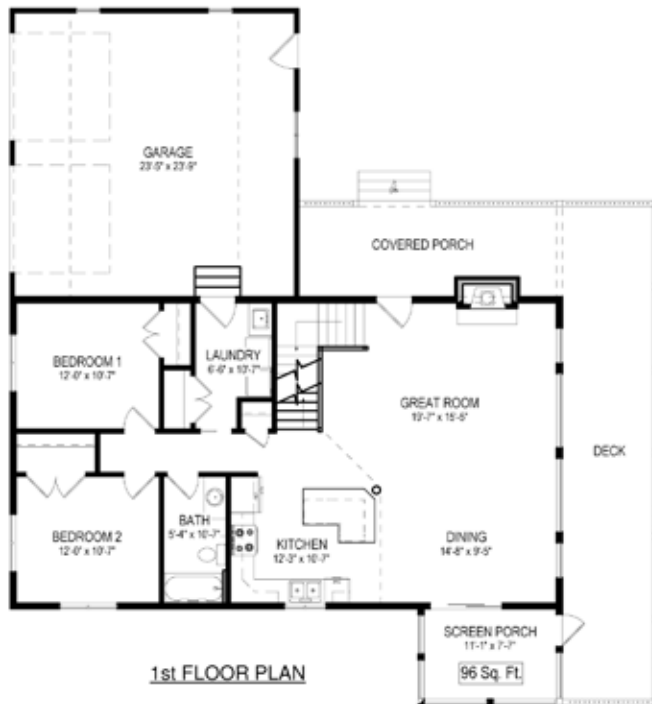

stevens
POINT LOG
homes

Stevens Point Log Homes
FLOOR PLANS

Toll Free: 1-877-646-8564
Phone: 715-544-4024
Fax: 715-544-0512

1203 Stans Drive
Stevens Point, WI 54481

Northern Lights

Square Footage

Total Sq. Ft.

1,434 Sq. Ft.

Pleasant Prairie

stevens
POINT LOG
homes

Square Footage

1st Floor	1,206 Sq. Ft.
2nd Floor	585 Sq. Ft.
Total Sq. Ft.	1,791 Sq. Ft.

Meadowbrook

Square Footage

1st Floor 1,491 Sq. Ft.
 2nd Floor 787 Sq. Ft.
 Total Sq. Ft. 2,278 Sq. Ft.

Stoney Creek

Square Footage

1st Floor 1,728 Sq. Ft.
 2nd Floor 676 Sq. Ft.
 Total Sq. Ft. 2,404 Sq. Ft.

Chestnut Bay

stevens
POINT LOG
homes

Square Footage

1st Floor 1,776 Sq. Ft.

2nd Floor 791 Sq. Ft.

1st Floor	1,854 Sq. Ft.
2nd Floor	990 Sq. Ft.
Total Sq. Ft.	2,844 Sq. Ft.

PHONE: 715-544-4024

FAX: 715-544-0512