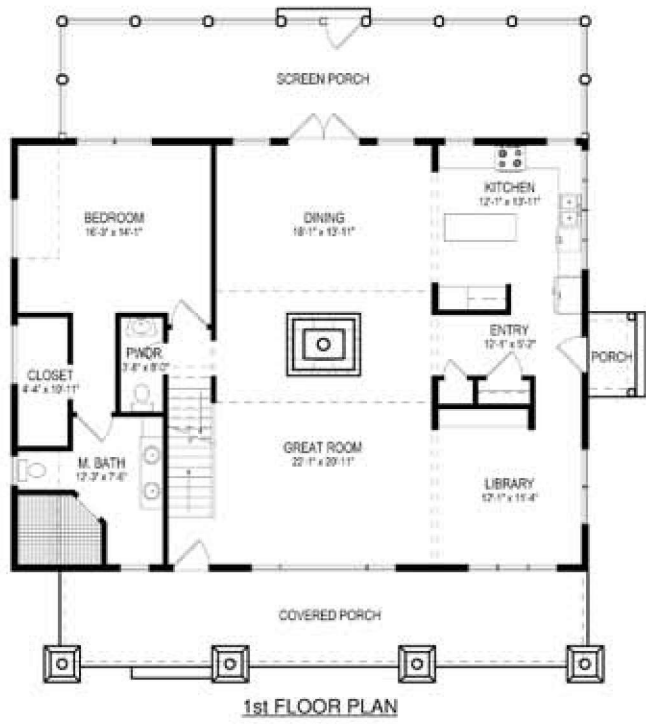

Stoney Creek

Square Footage

1st Floor 1,728 Sq. Ft.
 2nd Floor 676 Sq. Ft.
 Total Sq. Ft. 2,404 Sq. Ft.