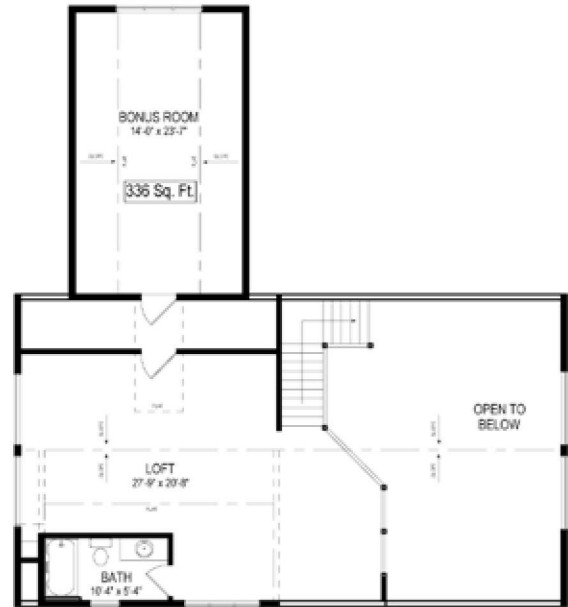

Pleasant Prairie

stevens
POINT LOG
homes

Square Footage

1st Floor 1,206 Sq. Ft.
2nd Floor 585 Sq. Ft.
Total Sq. Ft. 1,791 Sq. Ft.