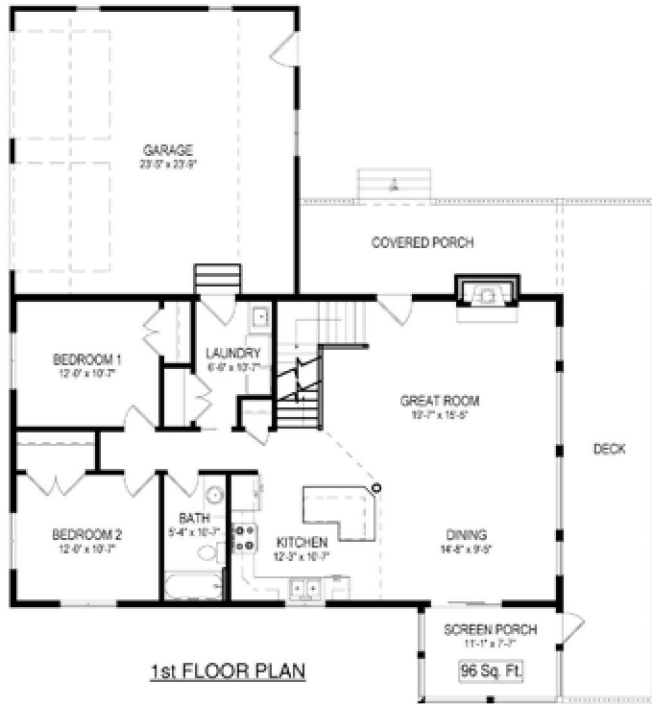

Pleasant Prairie

stevens
POINT LOG
homes

Square Footage

1st Floor 1,206 Sq. Ft.
2nd Floor 585 Sq. Ft.
Total Sq. Ft. 1,791 Sq. Ft.