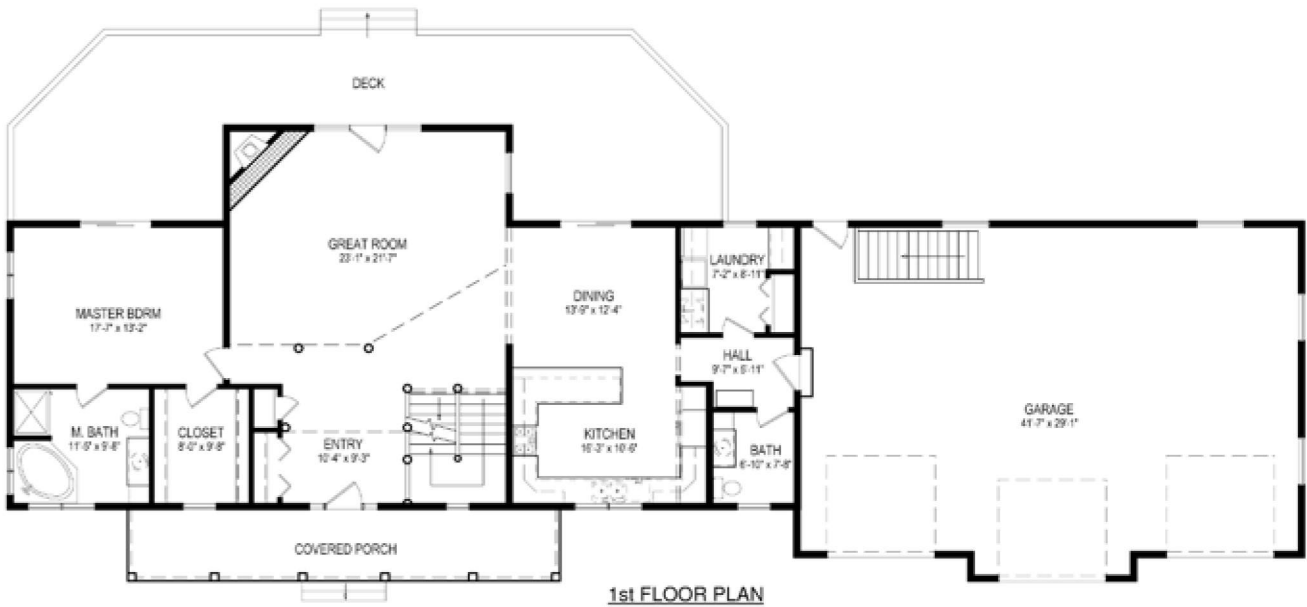

Chestnut Bay

stevens
POINT LOG
homes

Square Footage

1st Floor 1,776 Sq. Ft.
 2nd Floor 791 Sq. Ft.
 Total Sq. Ft. 2,567 Sq. Ft.