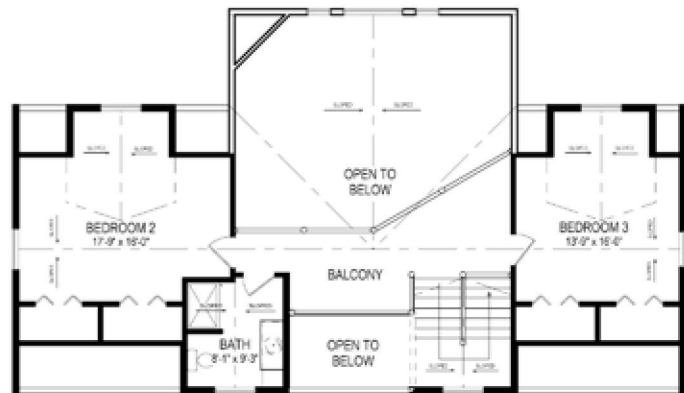

Chestnut Bay

stevens
POINT LOG
homes

Square Footage

1st Floor 1,776 Sq. Ft.
 2nd Floor 791 Sq. Ft.
 Total Sq. Ft. 2,567 Sq. Ft.